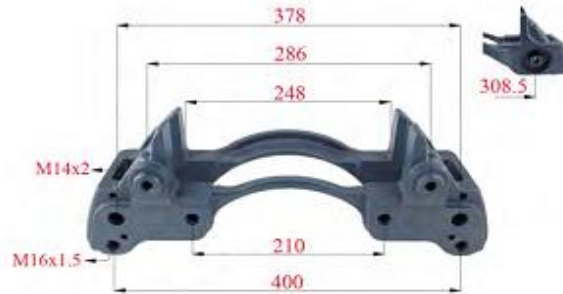

OTOMOTİV YEDEK PARÇA
TARIM HAYV. MAKİNA ve
EKİPMANLARI SAN. TİC.

BBS YEDPAR CALİPER CARRİ

PARTS
CATALOGUE

OTOMOTİV YEDEK PARÇA
TARIM HAYV. MAKİNA ve
EKİPMANLARI SAN. TİC.

TW1901-01 17.5" Jant WABCO
Caliper Carrier 17.5" Rim

OEM: 14174186
SAF Dingil, 19,5 WABCO

TW1902-01 19.5" Jant WABCO
Caliper Carrier 19.5" Rim

OEM: 6401957406
SAF Dingil - Jumbo, 19,5 WABCO

TH1901-01 19.5" Jant HALDEX
Caliper Carrier 19.5" Rim

OEM:
SAF

TH2201-01 22.5" Jant HALDEX
Caliper Carrier 22.5" Rim

OEM: 90636
SAF

TM2201-01 22.5" Jant MERITOR
Caliper Carrier 22.5" Rim

OEM: 68324199
RENAULT 420

TM2202-01 22.5" Jant MERITOR
Caliper Carrier 22.5" Rim

OEM: 68325303
RENAULT - 440

ALL ORIGINAL NUMBERS AND MODELS FROM VEHICLE MANUFACTURERS IN THIS CATALOGUE ARE FOR COMPARISON PURPOSE ONLY. MAY NOT BE USED IN INVOICES TO VEHICLE OWNERS OR RESELLERS.