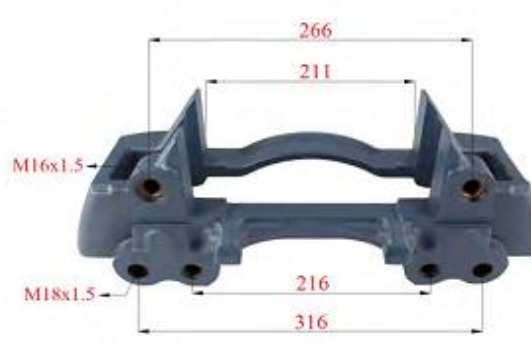

OEM: CN2E159, 73355, M18X2
DAF, CF-XF

TK2205-01 22.5" Jant KNORR
Caliper Carrier 22.5" Rim

OEM: Z025197
3029-Arka, 4140-Arka, 3028-Arka,

TK2206-01 22.5" Jant KNORR
Caliper Carrier 22.5" Rim

OEM: Z046338
MERCEDES, ACTROS 4140 - ön

TK1901-01 22.5" Jant KNORR
Caliper Carrier 22.5" Rim

OEM: Z019053
SAF - JUMBO

TK2207-01 22.5" Jant KNORR
Caliper Carrier 22.5" Rim

OEM:
MERCEDES DİNGİL, DORSE

TK2208-01 KNORR SAF 22,5"
Caliper Carrier 22.5" Rim

OEM: Z019050
KNORR 22,5"

ALL ORIGINAL NUMBERS AND MODELS FROM VEHICLE MANUFACTURERS IN THIS CATALOGUE ARE FOR COMPARISON PURPOSE ONLY. MAY NOT BE USED IN INVOICES TO VEHICLE OWNERS OR RESELLERS.

OTOMOTİV YEDEK PARÇA
TARIM HAYV. MAKİNA ve
EKİPMANLARI SAN. TİC.