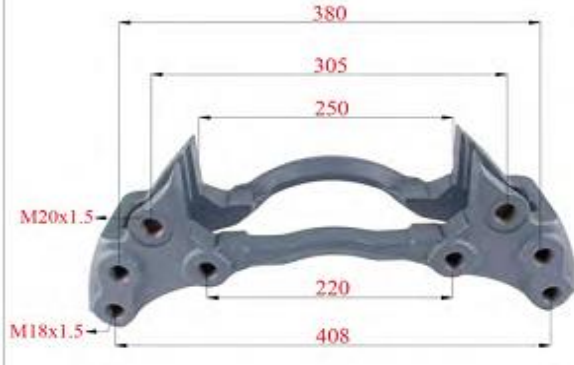

OEM: 90636
SAF

TM2201-01 22.5" Jant MERITOR
Caliper Carrier 22.5" Rim

OEM: 68324199
RENAULT 420

TM2202-01 22.5" Jant MERITOR
Caliper Carrier 22.5" Rim

OEM: 68325303
RENAULT - 440

ALL ORIGINAL NUMBERS AND MODELS FROM VEHICLE MANUFACTURERS IN THIS CATALOGUE ARE FOR COMPARISON PURPOSE ONLY. MAY NOT BE USED IN INVOICES TO VEHICLE OWNERS OR RESELLERS.

OTOMOTİV YEDEK PARÇA
TARIM HAYV. MAKİNA ve
EKİPMANLARI SAN. TİC.

BBS YEDPAR CALİPER CARRİ

PARTS
CATALOGUE

OTOMOTİV YEDEK PARÇA
TARIM HAYV. MAKİNA ve
EKİPMANLARI SAN. TİC.

TM2203-01

KALİPER TAŞIYICI
Caliper Carrier MERITOR

OEM:

TM2204-01

KALİPER TAŞIYICI
Caliper Carrier MERITOR

OEM:

TM1901-01

KALİPER TAŞIYICI
Caliper Carrier MERITOR

OEM:

TM2205-01